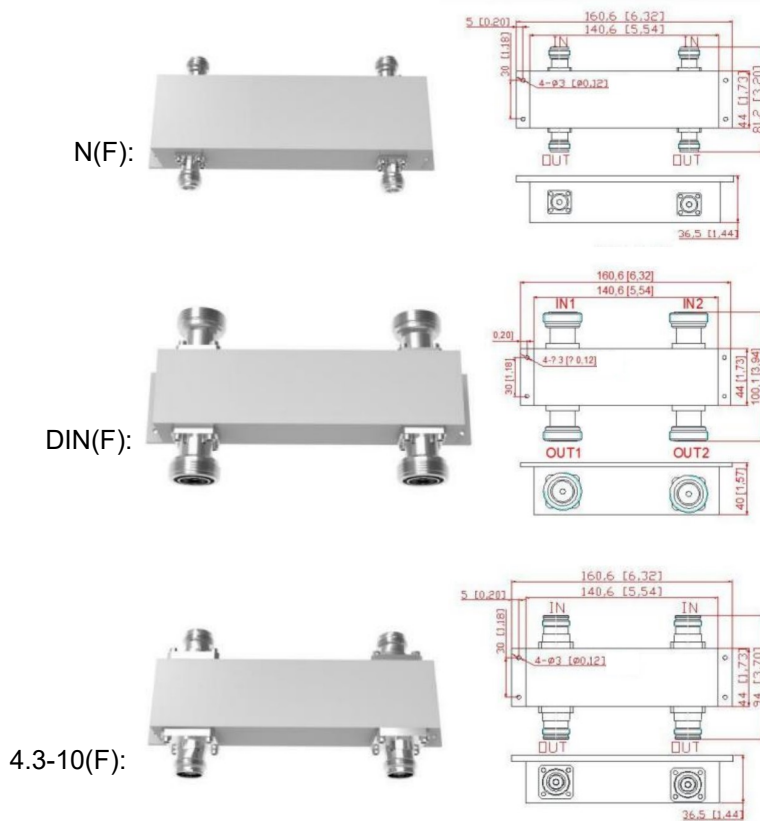

## Sunny Hybrid Coupler for 600-3800MHz, 300/500W, N(F)/DIN(F)/4.3-10(F)

### Model : SUN-HC-638-XXX-ZZ

Where XXX is Power Rating – 300, 500

ZZ is Connector Type – NF, DF, 41

Model	SUN-HC-638-XXX-ZZ		
Frequency Range	600-3800MHz		
Coupling (dB)	3.0		
Insertion Loss (dB)	≤ ±1.0		
Isolation (dB)	≥ 22		
VSWR	≤ 1.25		
Impedance (Ω)	50		
RF Connector	N(F)	DIN(F)	4.3-10(F)
IM3 (dBc@2x43dBm)	-155	-160	-160
Power Rating (W)	300	500	500
Peak Power (W)	1200	1500	1500
Size* (mm)	140.6x44x36.5	140.6x44x36.5	135.6x45x32
Net Weight (g)	590±5%	730±5%	670±5%
Application	Indoor&Outdoor, IP67		
Operating Temperature (°C)	-40 ~ +80		
RoHS	Comply		

\*Excluded connectors

Technical data are subjected to change without notice – File: SUN-HC-638-XXX-ZZ datasheet 2022V1.0